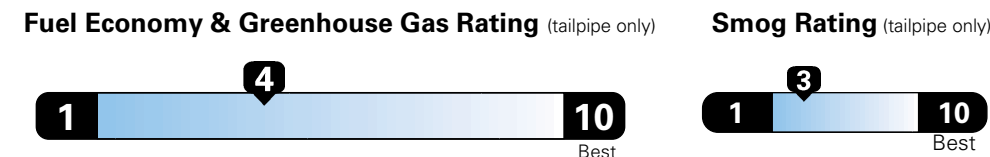

For more information visit: www.dodge.com
 or call 1-800-4ADODGE

FCA US LLC

Fuel Economy and Environment

**Flexible Fuel Vehicle
 Gasoline-Ethanol (E85)**

You spend **\$2,500** in fuel costs over 5 years compared to the average new vehicle.

Annual fuel cost **\$1,900**

Actual results will vary for many reasons, including driving conditions and how you drive and maintain your vehicle. The average new vehicle gets 27 MPG and cost \$7,000 to fuel over 5 years. Cost estimates are based on 15,000 miles per year at \$2.55 per gallon. This is a dual fueled automobile. MPGe is miles per gasoline gallon equivalent. Vehicle emissions are a significant cause of climate change and smog.