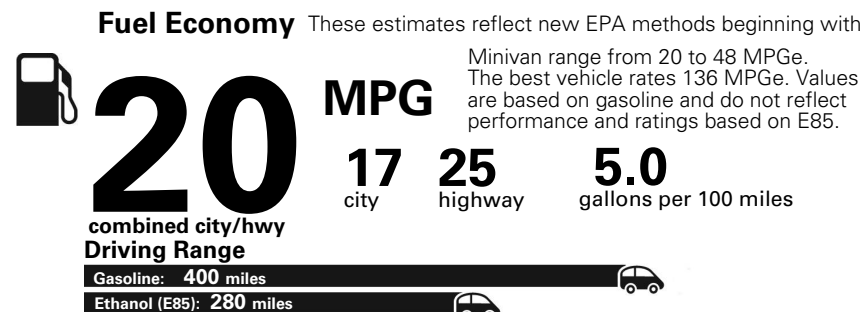

Base Price: **\$27,040**

DODGE GRAND CARAVAN SE

Exterior Color: Granite Pearl-Coat Exterior Paint
Interior Color: Black Light Graystone Interior Colors
Interior: Cloth Low-Back Bucket Seats
Engine: 3.6-Liter V6 24-Valve VVT Engine
Transmission: 6-Speed Automatic 62TE Transmission
STANDARD EQUIPMENT (UNLESS REPLACED BY OPTIONAL EQUIPMENT)

For more information visit: www.dodge.com
 or call 1-800-4ADODGE

FCA US LLC

Fuel Economy and Environment

**Flexible Fuel Vehicle
 Gasoline-Ethanol (E85)**

You spend **\$2,500** in fuel costs over 5 years compared to the average new vehicle.